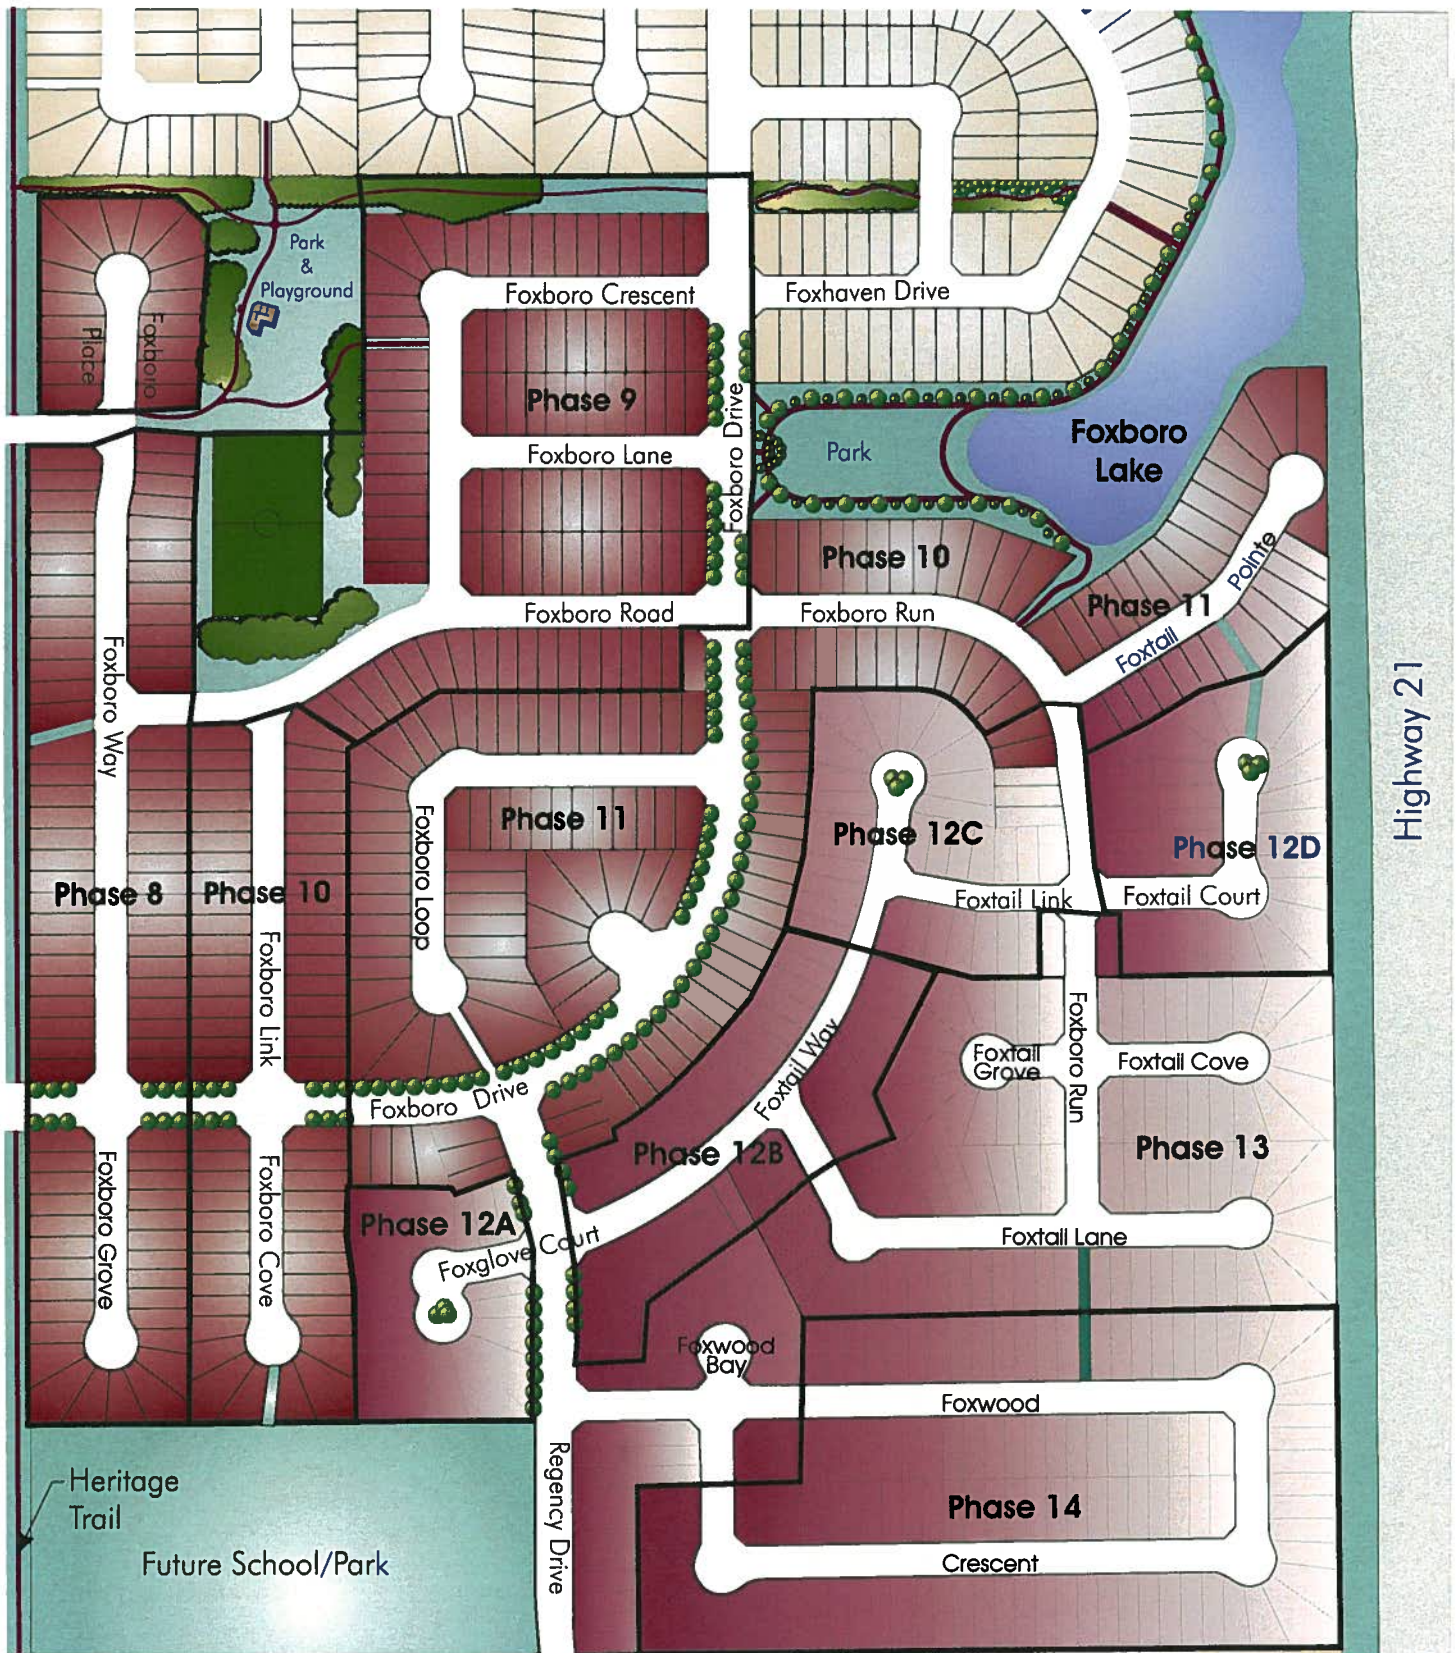

Foxboro

SHERWOOD PARK

Neighbourhood Concept Plan

This is prepared as a conceptual plan only and all elements are subject to change without notification and should not be relied upon. Please refer to the registered subdivision plan and approved engineering drawings to confirm all information.
November 2008